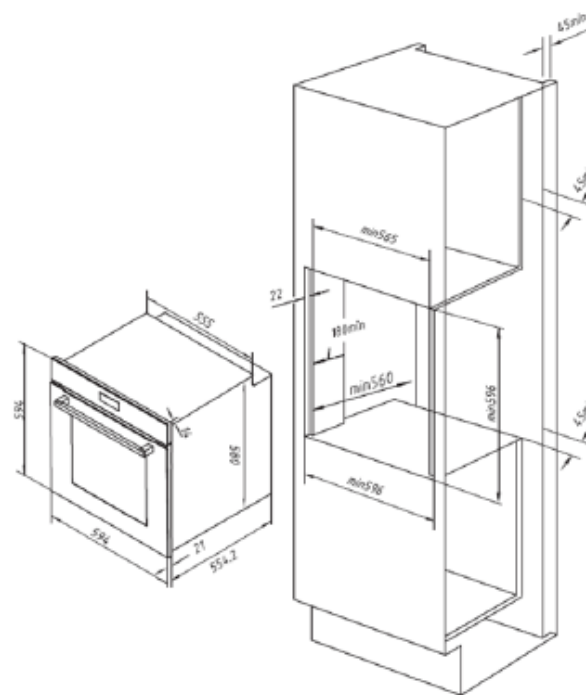

# Product Data Sheet

**prima**<sup>+</sup>  
The Smarter Choice™

Prima Code	PRSO112
Description	Prima single electric fan assisted oven
Colour	Black, Stainless Steel trim
EAN Code	5054913519123
No. of cooking Functions:	6
Cooking Functions	Top/Bottom Elements
	Grill
	Fan & Grill
	Defrost
	Fast cooking
	Delicate cooking
Features	Digital timer & clock
	'Easy-remove' inner glass panel
	1 chrome shelf
	1 grill pan & trivet
	5 shelves
	Removable side racks
	Removable Double glazed door
Display	White
Controls	Mechanical/Touch
Timer	Digital 24 hour timer
Net Capacity	72 litres
Gross Capacity	82 litres
Connection cable length	150cm
Maximum Connecion	2800W
Electrical Voltage	220 - 240V
Frequency	50/60Hz
Fuse rating	13A (Plug)
Energy Rating	A
Product Height (mm)	595
Product Width (mm)	594
Product Depth (mm)	554 (body) + 21 (frame)
Required Cavity Height (mm)	min 580 / max 596
Required Cavity Width (mm)	min 565 / max 5596
Required Cavity Depth (mm)	min 560
Guaranteed Sales:	0800 8 77 88 99 5 Year parts & 2 year labour