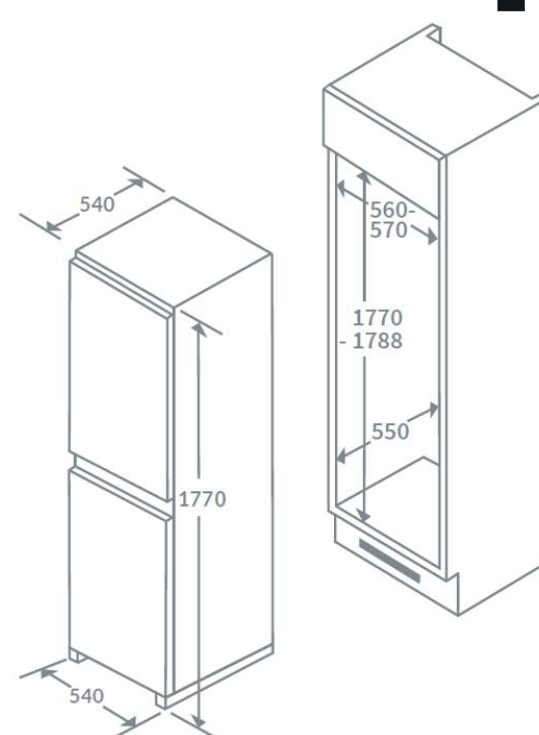

Product Data Sheet

Prima Code	PRRF503
Description	50-50 Fridge Freezer
Colour	White
EAN Code	5054913510939
Energy Rating	E
Features	Silver trims on shelves & door balconies
	4 glass shelves
	4 door balconies
	2 salad crispers
	3 Drawers
	Ice cube tray
	1 egg tray
	Optional wine rack (PRRF900)
	Flame retardant metal back
Door	Reversible doors
Hinges	Sliding hinge
Legs	Adjustable at front
Cable Length	170cm
Shelves & balconies	Clear
Gross Capacity	245 litres
Net Capacity	233 litres
Net Capacity - Fridge	150 litres
Net Capacity - Freezer	83 litres
Auto/Manual Fridge	Automatic defrost fridge
Auto/Manual Freezer	Manual defrost freezer
Freezer Rating	****
Maximum Noise Level	39dBA
Temperature Range	0-10°C/-18°C
Energy consumption per 24h	0.60kWh
Energy consumption per annum	220kWh
Power Supply	13A
Refrigerant type	R600a
Connection	UK Plug
Product Height (mm)	1770
Product Width (mm)	540
Product Depth (mm)	540
Guarantee	5 Year parts & 2 year labour