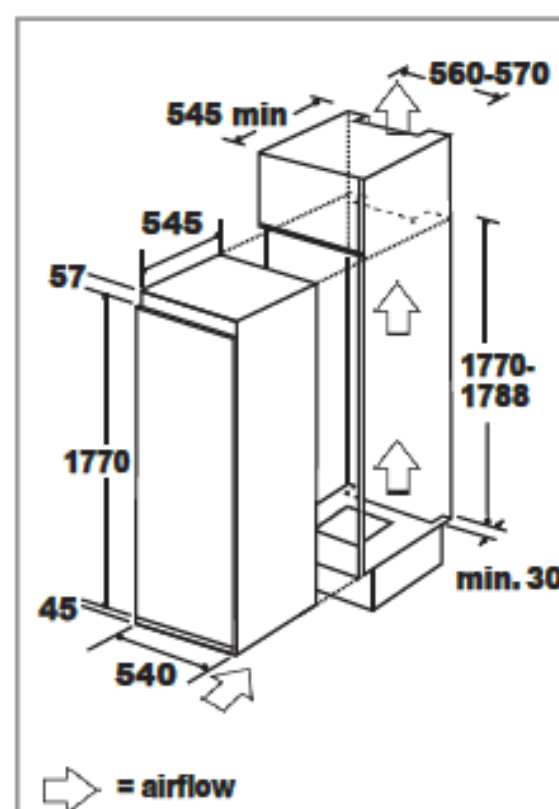

Product Data Sheet

Prima Code	PRRF212
Description	Larder Fridge
Colour	White
EAN Code	5054913510915
Energy Rating	E
Features	Silver trims on shelves & door balconies
	6 glass shelves
	5 door balconies
	2 salad crispers
	1 egg tray
	Optional wine rack (PRRF900)
	Flame retardant metal back
Door	Reversible door
Hinges	Sliding hinge
Legs	Adjustable at front
Cable Length	170cm
Shelves & balconies	Clear
Gross Capacity	317 litres
Net Capacity	316 litres
Net Capacity - Fridge	316 litres
Auto/Manual Fridge	Automatic defrost fridge
Maximum Noise Level	39dBA
Temperature Range	0-10°C
Energy consumption per 24h	0.31kWh
Energy consumption per annum	114kWh
Power Supply	13A
Refrigerant type	R600a
Connection	UK Plug
Product Height (mm)	1770
Product Width (mm)	540
Product Depth (mm)	545
Guarantee	5 Year parts & 2 year labour