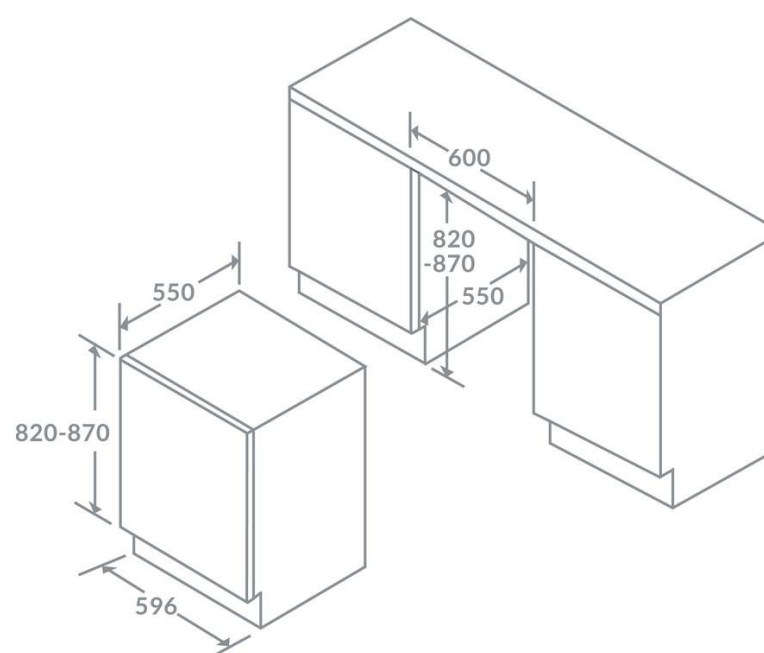

Product Data Sheet

Prima Code	PRRF150
Description	Under Counter Fridge with Ice Box
Colour	White
EAN Code	5054913510892
Energy Rating	E
Features	Silver trims on shelves & door balconies
	2 glass shelves
	2 door balconies
	2 salad crispers
	Reversible door
	1 egg tray
	Flame retardant metal back
Door	Reversible door
Hinges	Fixed: Hettich Hinges
Legs	Adjustable
Cable Length	160cm
Shelves & balconies	Clear
Gross Capacity	112 Litres
Net Capacity	111 Litres
Net Capacity - Fridge	95 Litres
Net Capacity - Freezer	16 Litres
Auto/Manual Fridge	Automatic defrost fridge
Auto/Manual Freezer	Manual defrost freezer
Freezer Rating	****
Maximum Noise Level	40dBA
Temperature Range	0-10°C/-18°C
Energy consumption per 24h	0.40kw
Energy consumption per annum	147kWh
Power Supply	13A
Refrigerant type	R600a
Connection	UK Plug
Product Height (mm)	820-870
Product Width (mm)	596
Product Depth (mm)	550
Guarantee	5 Year parts & 2 year labour