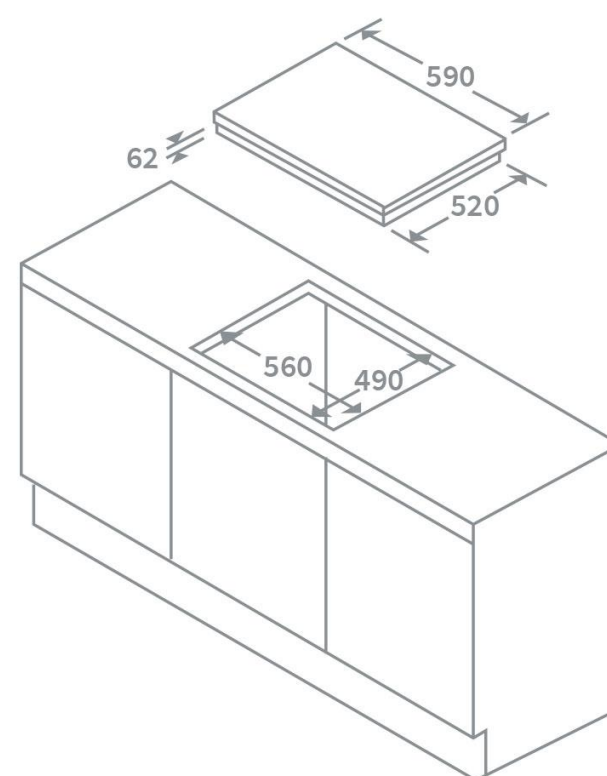

Product Data Sheet

Prima Code	PRIH017
Description	60cm Induction Hob
Colour	Black
EAN Code	5054913511004
No. of cooking Zones	4 Zones
Features	Child lock function
	Residual heat indicator
	Auto shut off mechanism
Controls	Touch control
Control Panel Style	Front panel
Power Levels	9 power levels
Digital Timer Setting	1-99 minute timer
Glass	Ceramic glass
Front left zone diameter (mm)	180
Rear left zone diameter (mm)	140
Rear right zone diameter (mm)	180
Front right zone diameter (mm)	140
Front left zone power	2000W
Rear left zone power	1500W
Rear right zone power	2000W
Front right zone power	1500W
Nominal Power	7000W
Electrical Voltage (V)	220-240
Frequency (Hz)	50/60
Product Height	62mm
Product Width	590mm
Product Depth	520mm
Cut Out Width	560mm
Cut Out Depth	490mm
Electrical supply cord length	1m
Required clearance above hob	600mm
Guarantee	5 year parts & 2 year labour